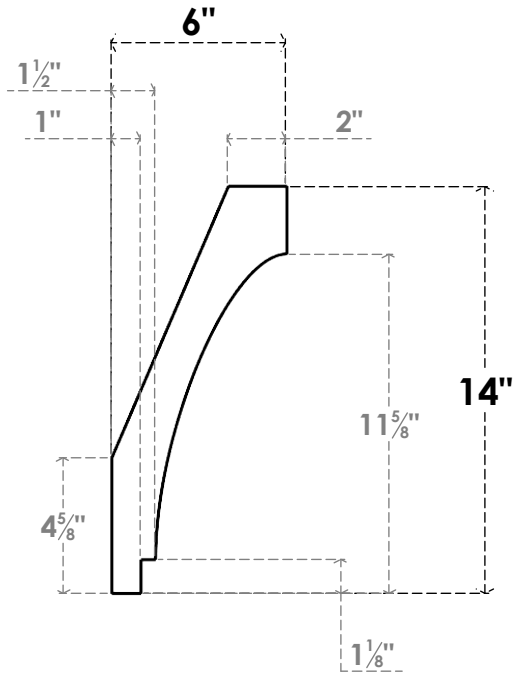

ITEM NUMBER: BRCPC060X06000X14000IMP

6"W X 6"D X 14"H IMPERIAL ARCHITECTURAL GRADE PVC CLOSED KNEE BRACE

SIDE PROFILE

FRONT PROFILE

ISOMETRIC

EKENA MILLWORK
2300 WEST MAIN ST.
CLARKSVILLE, TX 75426
TOLL FREE: 866-607-0453
WWW.EKENAMILLWORK.COM

NOTES

1. INSTALLATION TO BE COMPLETED IN ACCORDANCE WITH MANUFACTURER'S SPECIFICATIONS.
2. DRAWING MAY NOT BE TO SCALE
3. THIS DRAWING IS INTENDED FOR DESIGN AND PLANNING PURPOSES ONLY.
4. ALL INFORMATION CONTAINED HEREIN WAS CURRENT AT THE TIME OF DEVELOPMENT BUT MUST BE REVIEWED AND APPROVED BY THE PRODUCT MANUFACTURER TO BE CONSIDERED ACCURATE.
5. ARCHITECTURAL GRADE PVC PRODUCTS ARE MADE FROM EXPANDED CELLULAR PVC AND COME NATURALLY WHITE BUT MAY BE PAINTED