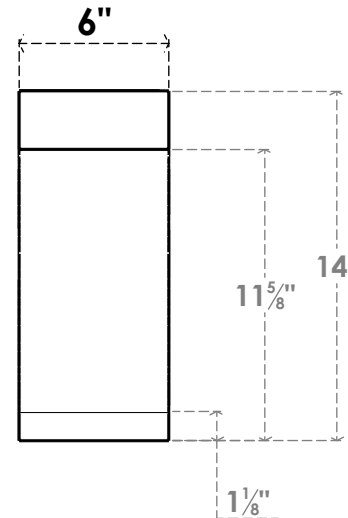

ITEM NUMBER: BRCPC060X06000X14000IMP

6"W X 6"D X 14"H IMPERIAL ARCHITECTURAL GRADE PVC CLOSED KNEE BRACE

SIDE PROFILE

FRONT PROFILE

ISOMETRIC

EKENA MILLWORK
2300 WEST MAIN ST.
CLARKSVILLE, TX 75426
TOLL FREE: 866-607-0453
WWW.EKENAMILLWORK.COM